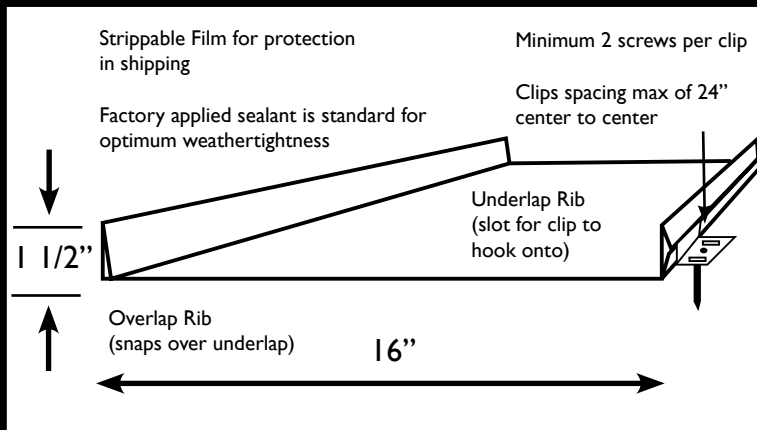

## 1 1/2" SSR Features:

- Lifetime Limited Paint Warranty
- Easy Installation
- New or Re-Roofing Applications
- Open Span up to a Maximum 24" on Center Purlins or Furring
- Capable of Pitches as low as 1:12
- Energy Star Approved Colors