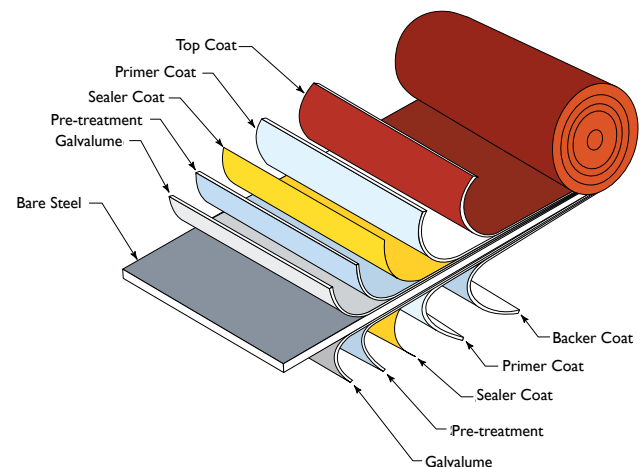

True Black (882) • IR=.28

Acrylic Coated Galvalume • IR=.68

Colors shown are as close to actual colors as allowed by the printing process. Actual metal samples are available; request samples prior to installation. Due to product improvements, changes and other factors, FABRAL reserves the right to change or delete information here-in without prior notice. IR= Initial Reflectivity. All standard colors listed above for the 1 1/2" SSR panel are Energy Star approved.

## 1 1/2" SSR Features:

- Lifetime Limited Paint Warranty
- Easy Installation
- New or Re-Roofing Applications
- Open Span up to a Maximum 24" on Center Purlins or Furring
- Capable of Pitches as low as 1:12
- Energy Star Approved Colors

## ENDURACOTE™

PREMIUM DEFENSE  
Against the Elements

Enduracote™ is a paint system that takes performance to the next level. Based on cutting edge resin technology, this system offers unbeatable durability and superior long-term performance against the elements. Enduracote is the choice for low maintenance, lasting beauty and outstanding value.

## 1 1/2" SSR Warranty

Lifetime film integrity warranty for walls and roofs  
30-year warranty against fade and chalk for walls and roofs

*Oil canning can be caused by many factors and is not cause for rejection. If oil canning occurs, the installation of an ethofoam backer rod under the center of the panels can significantly improve the appearance.*