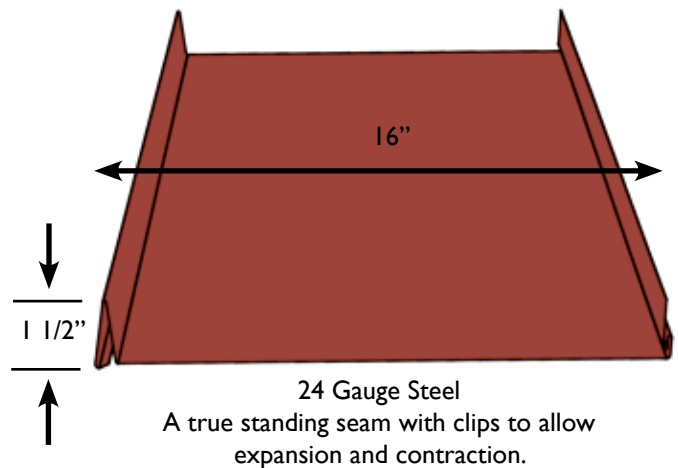

1 1/2" SSR Features:

- Lifetime Limited Paint Warranty
- Easy Installation
- New or Re-Roofing Applications
- Open Span up to a Maximum 24" on Center Purlins or Furring
- Capable of Pitches as low as 1:12
- Energy Star Approved Colors

ENDURACOTE™

PREMIUM DEFENSE
Against the Elements

Enduracote™ is a paint system that takes performance to the next level. Based on cutting edge resin technology, this system offers unbeatable durability and superior long-term performance against the elements. Enduracote is the choice for low maintenance, lasting beauty and outstanding value.

1 1/2" SSR Warranty

Lifetime film integrity warranty for walls and roofs
30-year warranty against fade and chalk for walls and roofs

Oil canning can be caused by many factors and is not cause for rejection. If oil canning occurs, the installation of an ethofoam backer rod under the center of the panels can significantly improve the appearance.