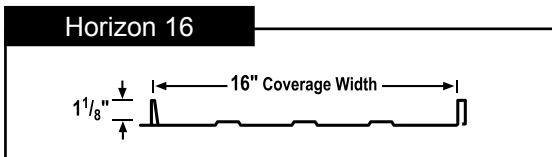

- Stiffening ribs for added strength
- Light weight, energy efficient and fire resistant
- Easy to install-can be installed over solid decking or over an existing roof
- Time tested design
- Fade-resistant paint system with a lifetime finish warranty for years of low maintenance beauty
- 10 popular colors, 9 Energy Star Approved