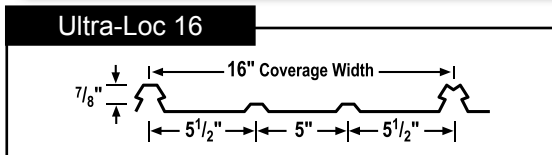

- Stiffening ribs for added strength
- Light weight, energy efficient and fire resistant
- Easy to install-can be installed over solid decking or over an existing roof
- Time tested design
- Fade-resistant paint system with a lifetime finish warranty for years of low maintenance beauty
- 10 popular colors, 9 Energy Star Approved